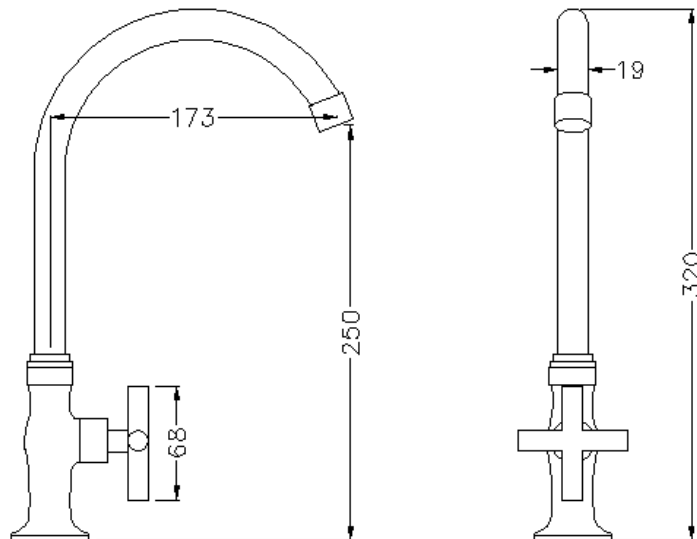

R-TPK911101

Cross Handle Sink Tap, Deck Mounted

PRODUCT SPECIFICATIONS

- Dimension : 173 (L) x 19 (W) x 320 (H) mm
- Material : Brass Chrome

TECHNICAL DRAWING

Copyright © Rigel Technology (S) Pte Ltd. All rights reserved. Terms of Use.